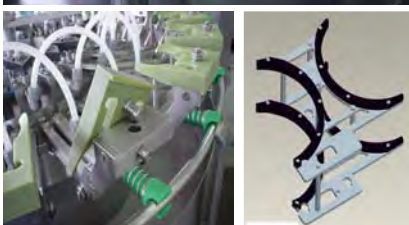

- Rinsing
- Filling
- Sealing
- MultiBlock

Advantages and Brief Description

MR

Electro-Pneumtical

MultiRins - circular

- durable desk top and flat roof construction, completely made of stainless material
- main drive concept without chain waves
- rinsing + filling + sealing as MultiBlock
- security doors made of safety glass
- space-saving, durable and solid

- height adjustment manually or motor-driven
- central valve knot, set beside rinser
- flushing for rinser carrousel
- quick-change system for rinser clamps
- driving pillar stainless, open construction
- 1-2-3-channel-construction mechanical or electro-pneumtical

- controlled rinsing nozzle (dips into bottle)
- open an and clear construction
- central lubrication lath with fat reconducting container ClosedCleaningSystem
- valve control is independent from rinsing angle
- no control racks for the pneumatical construction
- cip-enabled with central drain gutter

- no bottle, no rinsing
- leading set easily exchangeable
- circuit system with filtration
- command display on the front side
- efficient and renowned German assemblies
 - o Siemens S7
 - o modem
 - o serve panel OP 7
 - o Klöckner Moeller
 - o Bosch or Festo
 - o SEW-traction